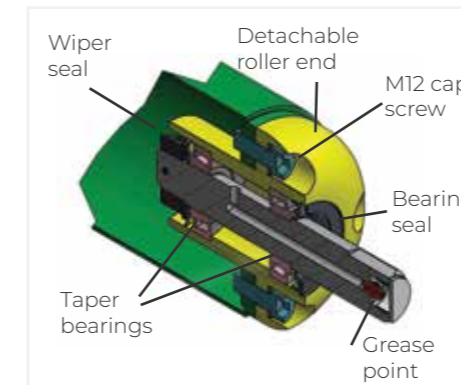

# Swift Roller Mower

Trailed

Offering the same qualities found in the three-point linkage models, the Swift trailed winged roller mower is designed to meet – and exceed – the requirements to maintain vast areas of grass for contractors, turf farms and local authorities.

Unlike other machines on the market, these wide area mowers are fitted with brakes and an LED lighting kit as standard to ensure safe transport between sites.

High-performance Strenx™ 700 MC structural steel makes these roller mowers strong. Combined with hot-dip galvanisation to EN ISO 1461:2009 specifications, these roller mowers outlive most of its competitors and retain their values.

## Features

- ✓ Simple height adjustment from 10-130mm for versatile and year round mowing
- ✓ Gear-driven power line for low maintenance
- ✓ Walterscheid wide-angle PTO shafts
- ✓ Sealed internal roller bearings for total protection against moisture, soil and debris
- ✓ LED road lighting kit and fully braked for safe and legal road work
- ✓ 3-year MAJOR warranty

**WILL POWER, AREA MANAGER,  
CARDIFF COUNCIL PARKS SERVICES**

Internal roller bearings (on all MAJOR Swift and Synergy mowers)

Two in one blade system, rigid and swinging

10-130mm height adjustment for year round mowing